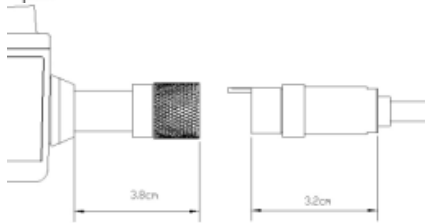

Video Borescope User Guid

Video Borescope with Rubber Cover

PE Carry Case

Optional extended metal tube 3M, 5M & 10M long. Allow user extend the explore distance maximum to 30M.

- PE covered metal tube: diameter 6.8 mm; with ABS handler.
- Water resistant IP 67 camera head: outer diameter 10.0 mm, with two dimmable LED
- Lens: F#: 2.8 viewable of angle:54°; Focal distance: 3 ~ 6 cm

- Magnetic attachment for receiving metallic parts like screws

- Hook attachment for recovering parts.

Technical Data

6.1cm TFT resolution	320 x 234 Pixels
Lens sensor resolution	320 x 240 Pixels
Sensitivity	0.7V(Lux.sec)
Color Mosaic	RGB Bayer pattern
White comparison	Automatic
Exposure to light	Automatic
Video format	NTSC composite video
Camera illumination	2 LEDs, white
Handler end AVI port	NTSC signal out
Power by	4 X 1.5V  AA
Power Consumption	200 mA
Ambient/  Temperature	0 to 45 °C
TV Cable	Approx 1.5 M
Total length	114.9 + - 2.0 cm
Metal tube 	88.0 + - 2.0 cm
Minimum bending radius	4.5 cm
Diameter of camera head	10.0 mm
Lens coverage	54°
Short distance focus	3 ~ 6 cm
Weight without accessories	Approx. 370 gm