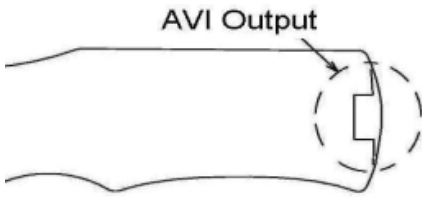

- 2.4" TFT LCD; 320 x 234 resolution
- 3 buttons: On/Off ; LED light Up / Down
- Compound Keys function: Press + & - key at the same time for turning the picture 180°.

Pull or push from here for easier open or close
The battery door
Powered by 4 x 1.5V AA batteries (excluded)

- NTSC TV video AVI output (with video wire)
- Degree of protection: IP20
- Class 1 laser product
- Classified with EN 60825-1:2007

- Magnetic attachment for receiving metallic parts like screws

- Hook attachment for recovering parts.

Technical Data