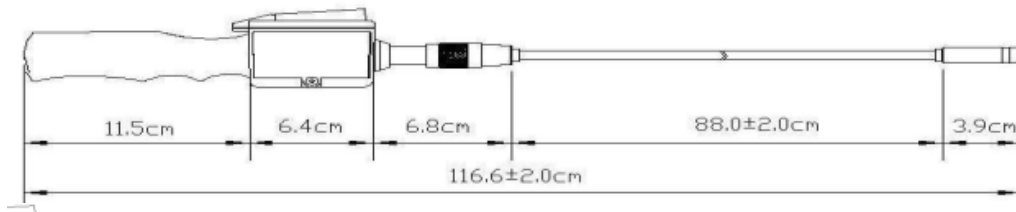

Video Borescope User Guid

Video Borescope with Rubber Cover

PE Carry Case

Optional extended metal tube 3M, 5M & 10M long. Allow user extend the explore distance maximum to 30M.

- PE covered metal tube: diameter 6.8 mm; with ABS handler.
- Water resistant IP 67 camera head: outer diameter 10.0 mm, with two dimmable LED
- Lens: F#: 2.8 viewable of angle:54°; Focal distance: 3 ~ 6 cm

- Magnetic attachment for receiving metallic parts like screws

- Hook attachment for recovering parts.

Technical Data

6.1cm TFT resolution	320 x 234 Pixels
Lens sensor resolution	320 x 240 Pixels
Sensitivity	0.7V(Lux.sec)
Color Mosaic	RGB Bayer pattern
White comparison	Automatic
Exposure to light	Automatic
Video format	NTSC composite video
Camera illumination	2 LEDs, white
Handler end AVI port	NTSC signal out
Power by	4 X 1.5V  AA
Power Consumption	200 mA
Ambient/  Temperature	0 to 45 °C
TV Cable	Approx 1.5 M
Total length	114.9 + - 2.0 cm
Metal tube 	88.0 + - 2.0 cm
Minimum bending radius	4.5 cm
Diameter of camera head	10.0 mm
Lens coverage	54°
Short distance focus	3 ~ 6 cm
Weight without accessories	Approx. 370 gm