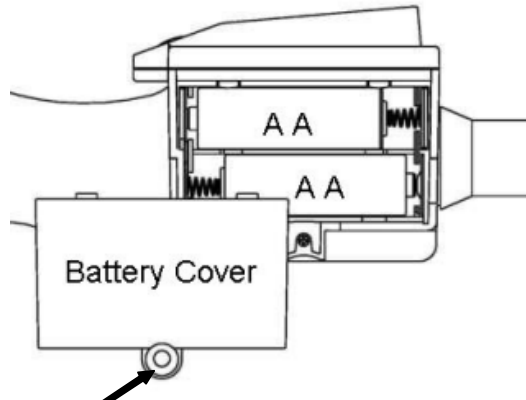

Video Borescope User Guid

Video Borescope with Rubber Cover

PE Carry Case

Optional extended metal tube 3M, 5M & 10M long. Allow user extend the explore distance maximum to 30M.

- PE covered metal tube: diameter 6.8 mm; with ABS handler.
- Water resistant IP 67 camera head: outer diameter 10.0 mm, with two dimmable LED
- Lens: F#: 2.8 viewable of angle:54°; Focal distance: 3 ~ 6 cm

- Magnetic attachment for receiving metallic parts like screws

- Hook attachment for recovering parts.

Technical Data

6.1cm TFT resolution	320 x 234 Pixels
Lens sensor resolution	320 x 240 Pixels
Sensitivity	0.7V(Lux.sec)
Color Mosaic	RGB Bayer pattern
White comparison	Automatic
Exposure to light	Automatic
Video format	NTSC composite video
Camera illumination	2 LEDs, white
Handler end AVI port	NTSC signal out
Power by	4 X 1.5V  AA
Power Consumption	200 mA
Ambient/  Temperature	0 to 45 °C
TV Cable	Approx 1.5 M
Total length	114.9 + - 2.0 cm
Metal tube 	88.0 + - 2.0 cm
Minimum bending radius	4.5 cm
Diameter of camera head	10.0 mm
Lens coverage	54°
Short distance focus	3 ~ 6 cm
Weight without accessories	Approx. 370 gm