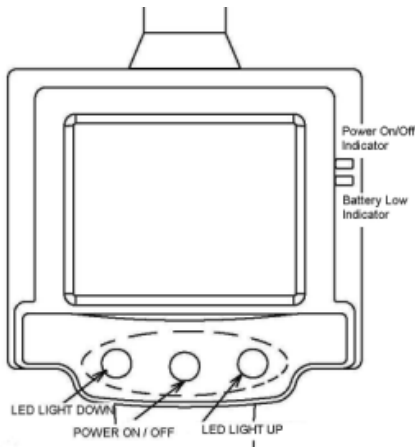

Video Borescope User Guid

Video Borescope with Rubber Cover

PE Carry Case

Optional extended metal tube 3M, 5M & 10M long. Allow user extend the explore distance maximum to 30M.

- PE covered metal tube: diameter 6.8 mm; with ABS handler.
- Water resistant IP 67 camera head: outer diameter 10.0 mm, with two dimmable LED
- Lens: F#: 2.8 viewable of angle:54°; Focal distance: 3 ~ 6 cm

Pull or push from here for easier open or close
The battery door
Powered by 4 x 1.5V AA batteries (excluded)

- NTSC TV video AVI output (with video wire)
- Degree of protection: IP20
- Class 1 laser product
- Classified with EN 60825-1:2007

- Magnetic attachment for receiving metallic parts like screws

- Hook attachment for recovering parts.

Technical Data

6.1cm TFT resolution	320 x 234 Pixels
Lens sensor resolution	320 x 240 Pixels
Sensitivity	0.7V(Lux.sec)
Color Mosaic	RGB Bayer pattern
White comparison	Automatic
Exposure to light	Automatic
Video format	NTSC composite video
Camera illumination	2 LEDs, white
Handler end AVI port	NTSC signal out
Power by	4 X 1.5V  AA
Power Consumption	200 mA
Ambient/  Temperature	0 to 45 °C
TV Cable	Approx 1.5 M
Total length	114.9 + - 2.0 cm
Metal tube 	88.0 + - 2.0 cm
Minimum bending radius	4.5 cm
Diameter of camera head	10.0 mm
Lens coverage	54°
Short distance focus	3 ~ 6 cm
Weight without accessories	Approx. 370 gm